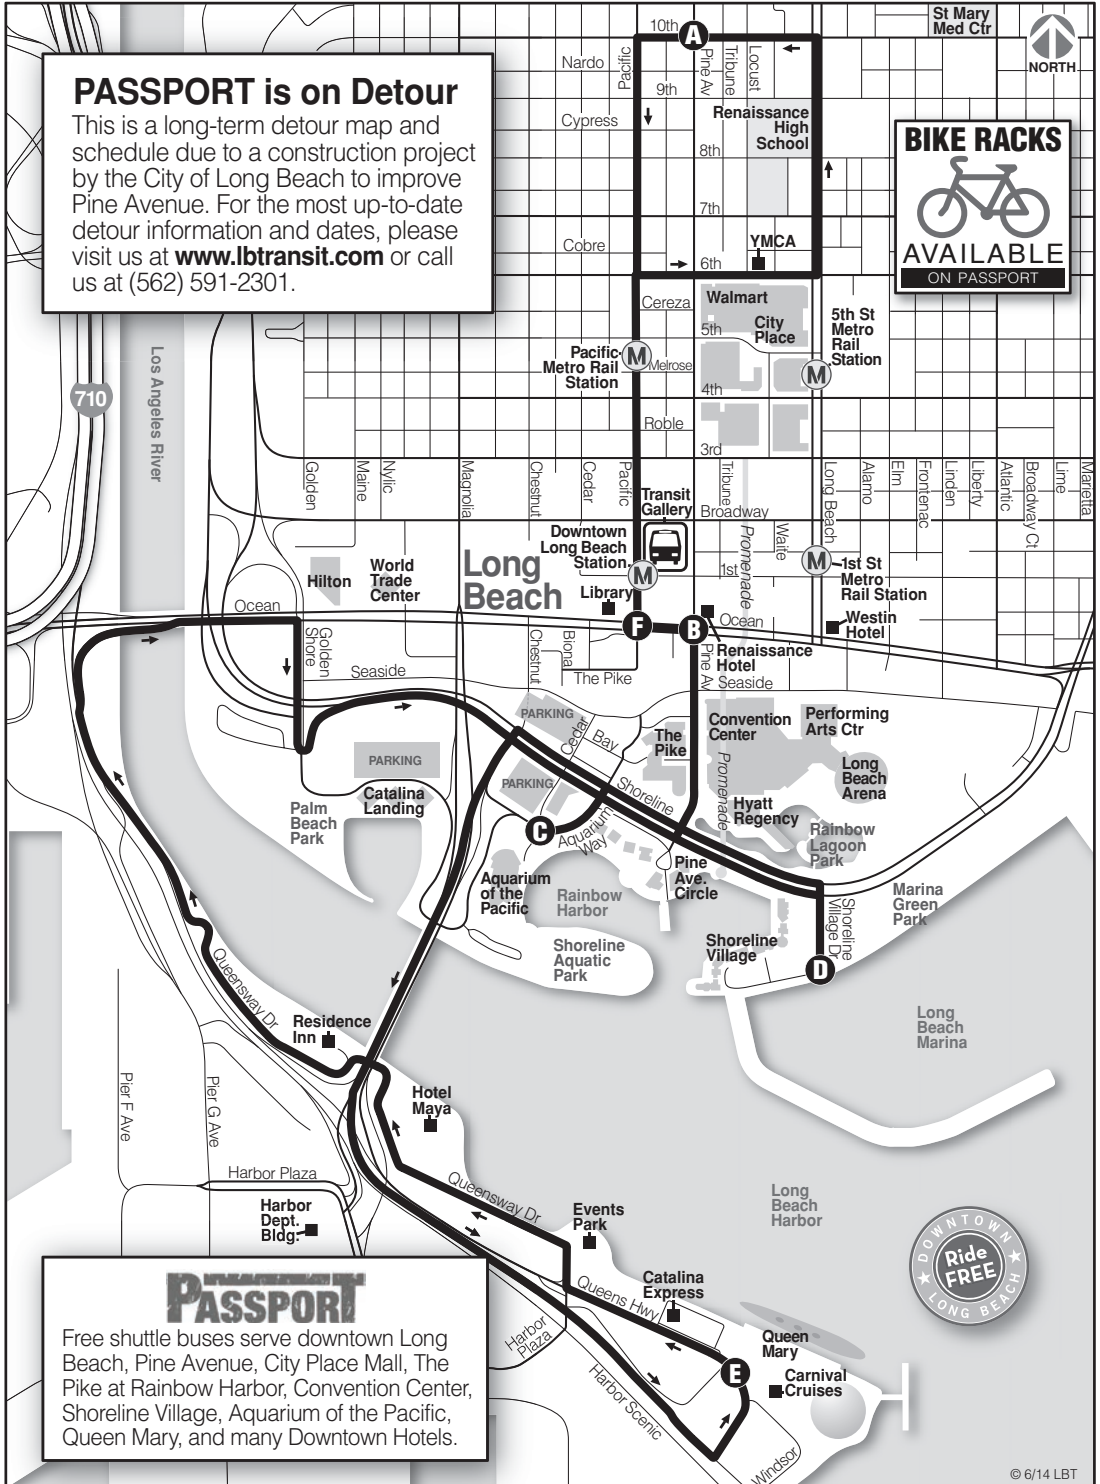

Passport

Service between Pine Avenue, Downtown Long Beach and Queen Mary

PASSPORT is on Detour

This is a long-term detour map and schedule due to a construction project by the City of Long Beach to improve Pine Avenue. For the most up-to-date detour information and dates, please visit us at www.lbtransit.com or call us at (562) 591-2301.

PASSPORT
Free shuttle buses serve downtown Long Beach, Pine Avenue, City Place Mall, The Pike at Rainbow Harbor, Convention Center, Shoreline Village, Aquarium of the Pacific, Queen Mary, and many Downtown Hotels.

BIKE RACKS

AVAILABLE
ON PASSPORT