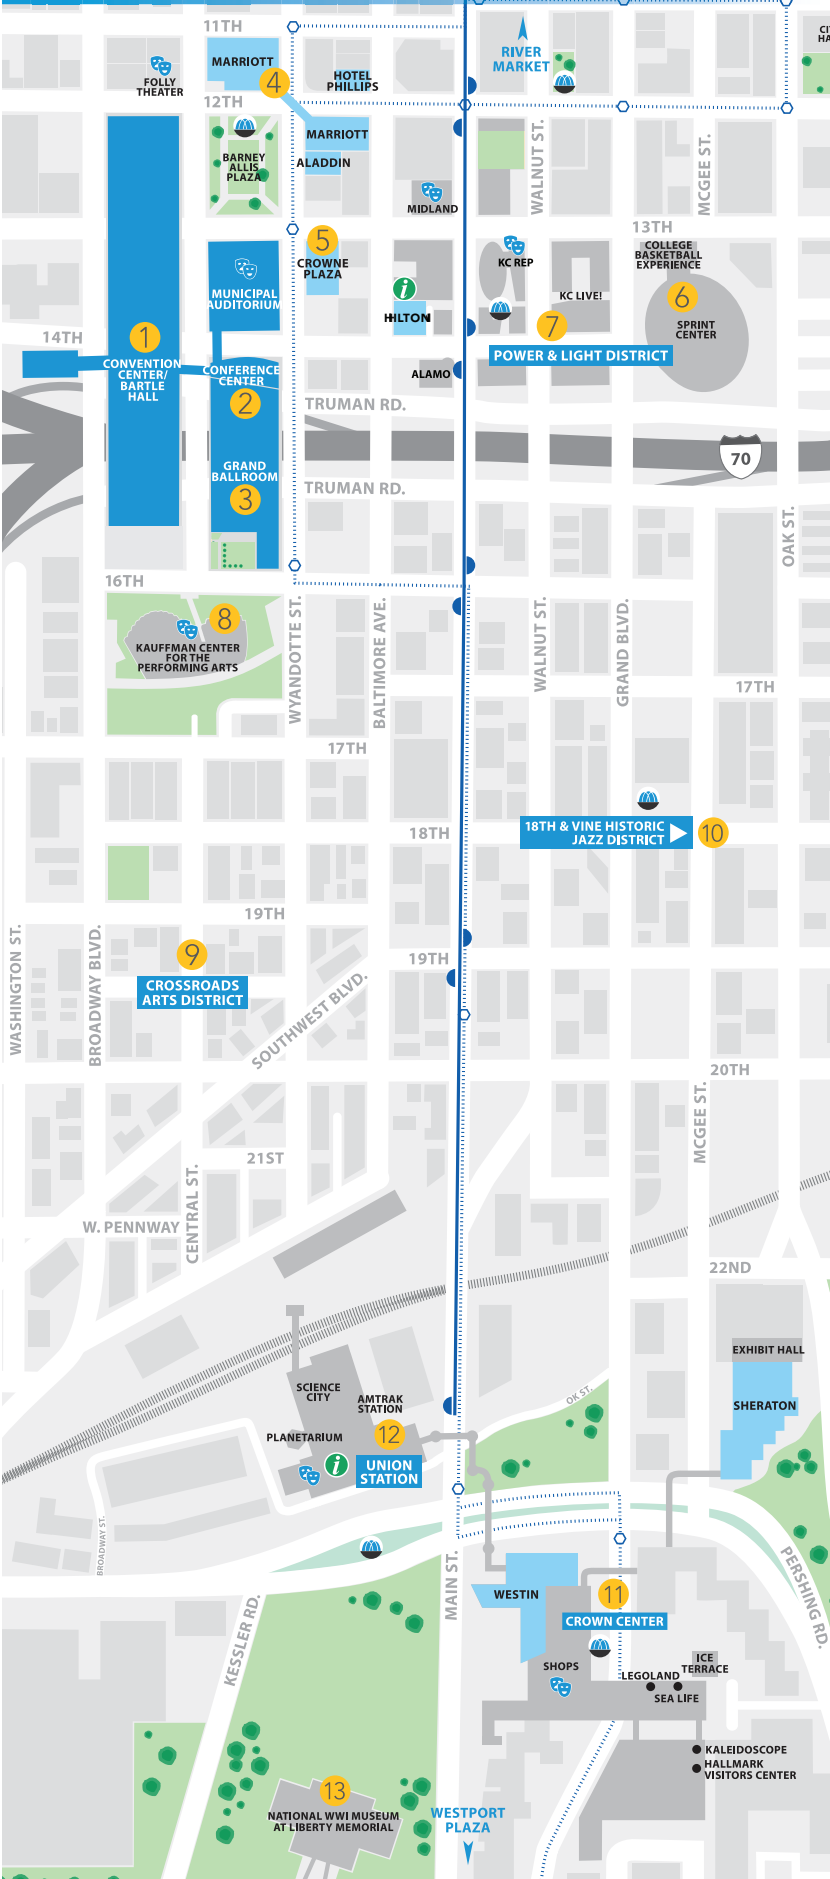

# DOWNTOWN/CROWN CENTER

## CONVENTION CENTER

1. Bartle Hall (2100 & 2200 Series)
2. Conference Center
3. Grand Ballroom

## HOTELS

4. Marriott Downtown
5. Crowne Plaza

## AREAS OF INTEREST

6. Sprint Center & College Basketball Experience
7. Power & Light District
8. Kauffman Center for the Performing Arts
9. Crossroads Arts District
10. 18th & Vine Historic Jazz District
11. Crown Center
12. Union Station
13. National WWI Museum at Liberty Memorial